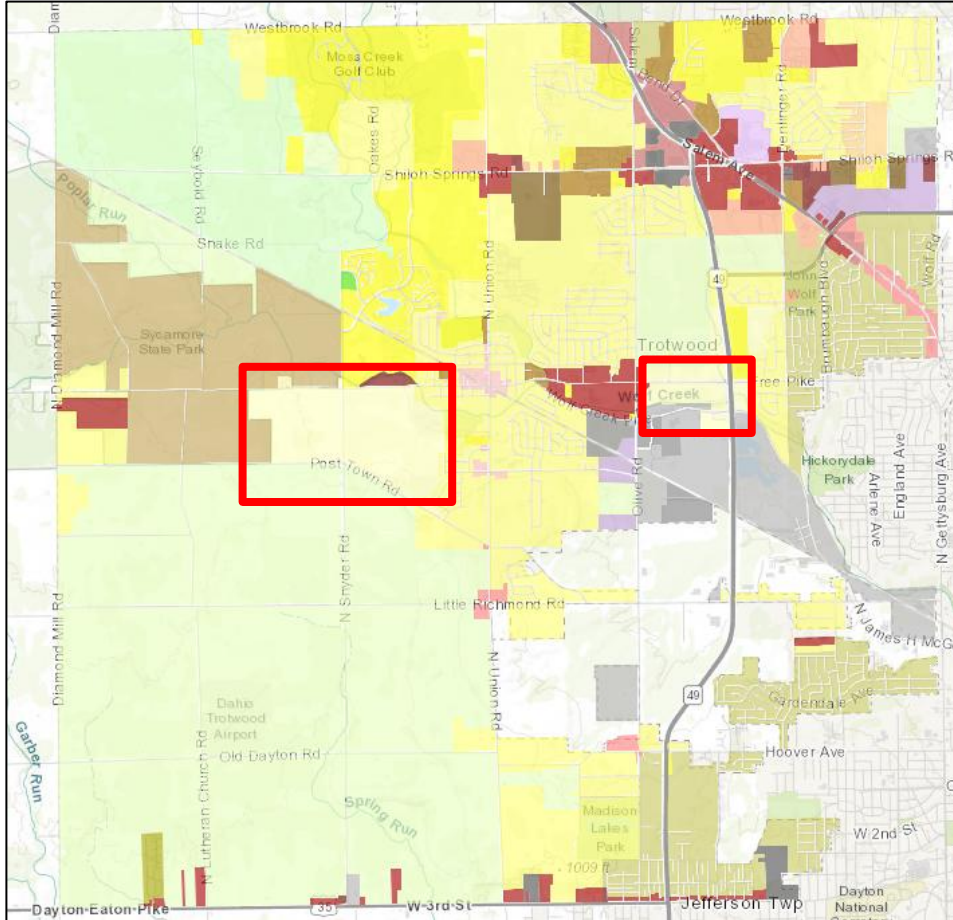

# RSF-L Zoning District and Example Areas

- Main Street
- Free Pike
- Wolf Creek Pike