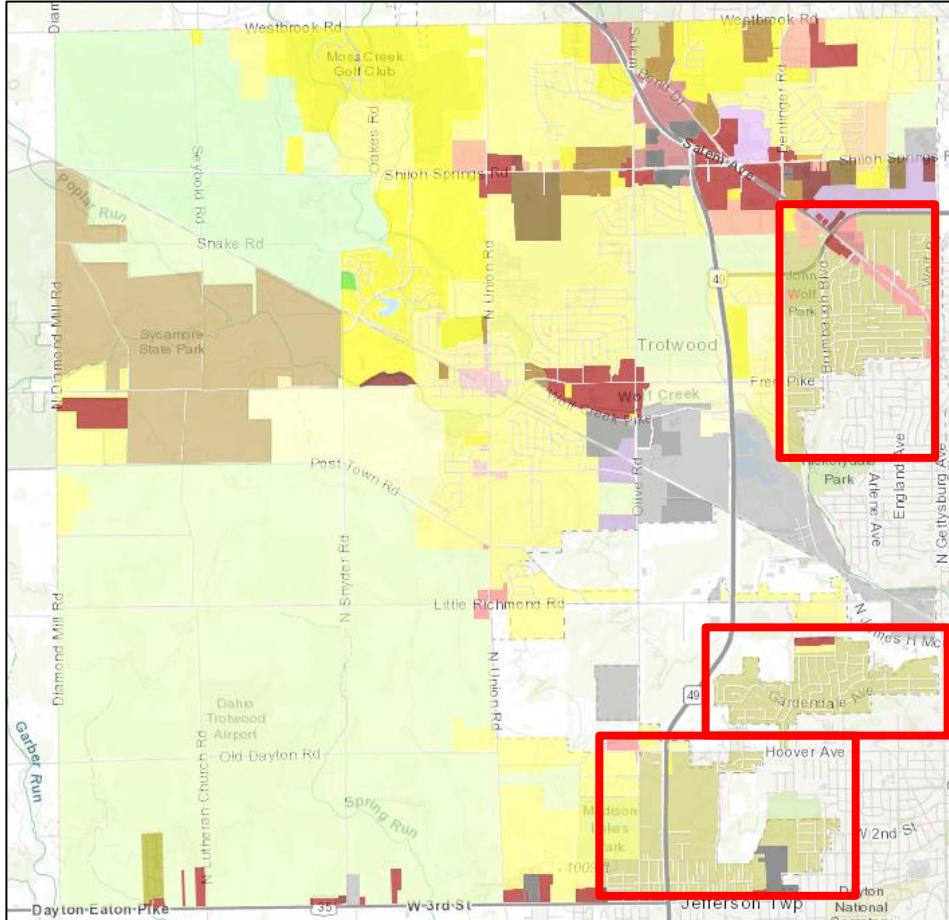

RSF-H Zoning District and Example Areas

- Townview
- Salem Village
- Drexel
- Crown Point