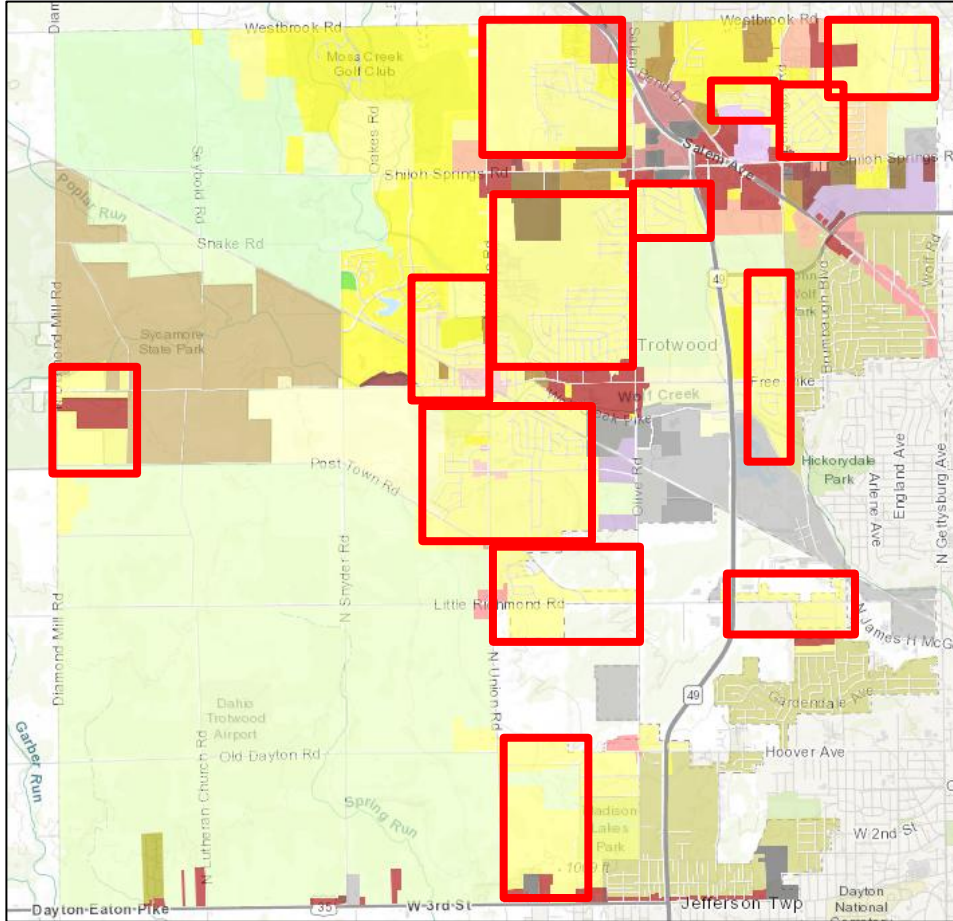

RSF-M Zoning District and Example Areas

- Broadmoor 1
- Broadmoor 2
- Shiloh Gardens
- Westbrook Village
- Olde Town
- Hillside
- Twin Creek