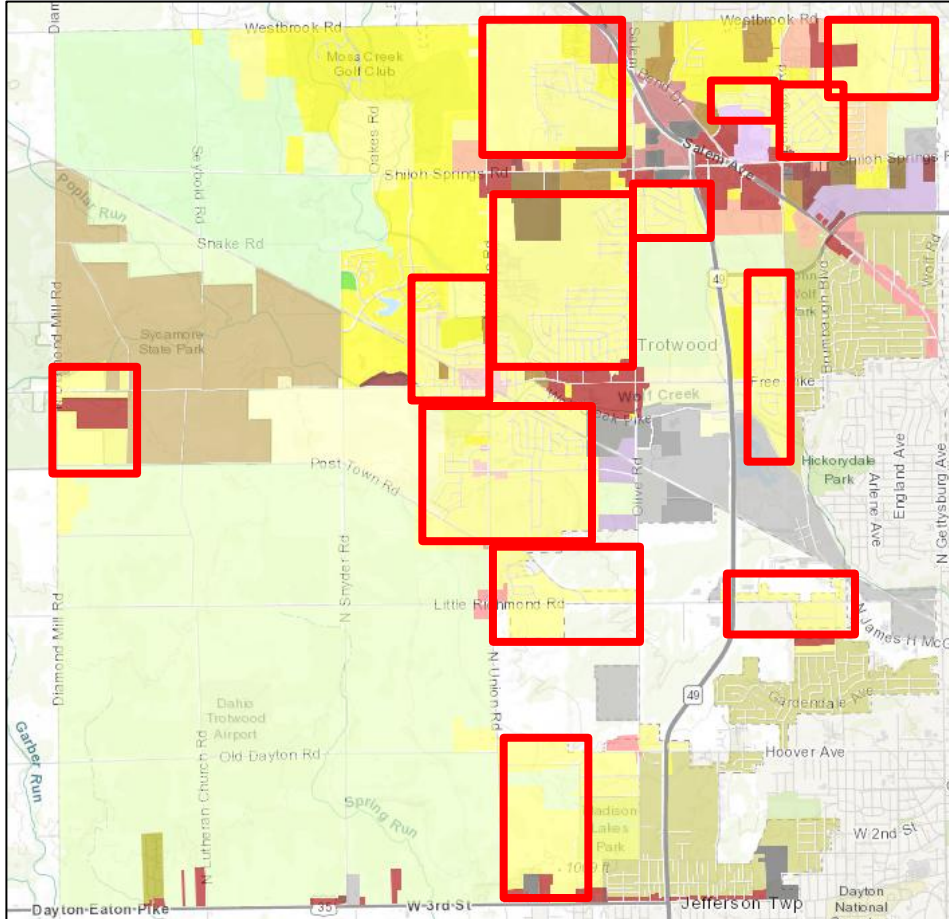

# RSF-M Zoning District and Example Areas

OR10-26  
Map

- Broadmoor 1
- Broadmoor 2
- Shiloh Gardens
- Westbrook Village
- Olde Town
- Hillside
- Twin Creek