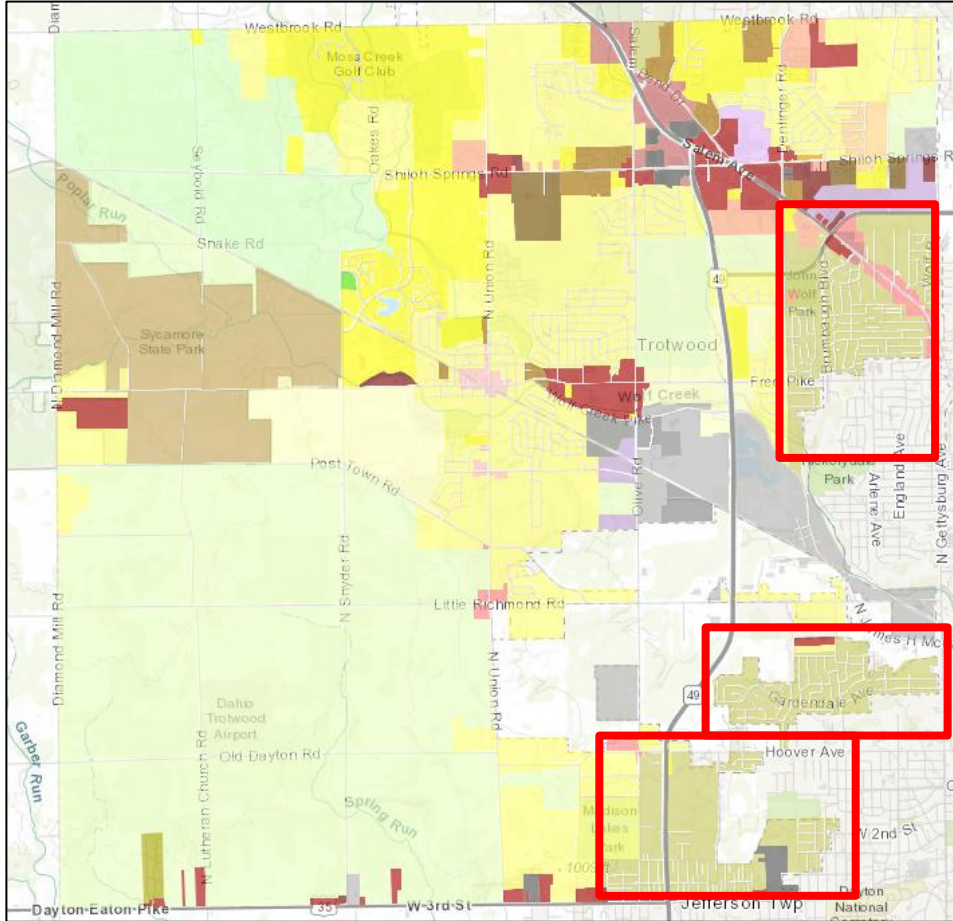

RSF-H Zoning District and Example Areas

- Townview
- Salem Village
- Drexel
- Crown Point