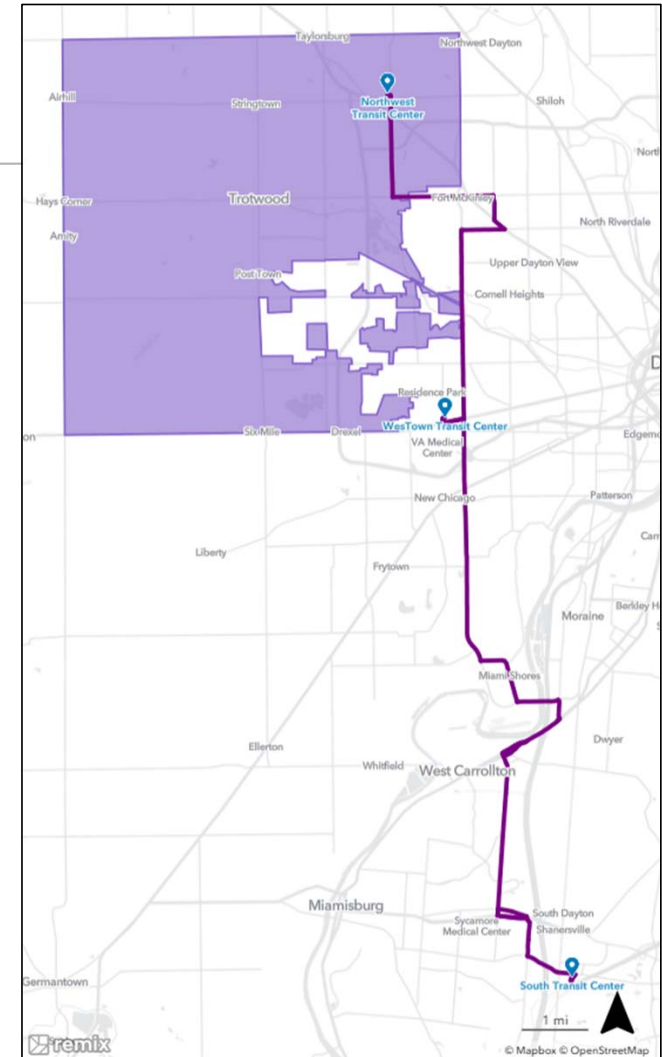

# Services

19 Bus Routes

Connect Services

- Paratransit
- On-Demand
- 5310 Program

On - Demand	Paratransit	5310 Program
4 Zones	Montgomery County	Montgomery County
Free	\$3.50 per trip	\$5.00 per trip
Book via phone or app	Book via phone or web	Book via phone
Open to general public	Must be eligible	65+ or persons with a disability

# West Community Connector

Beginning Sunday, Sept. 8, 2024, this new route will connect with 12 other routes, three Connect On-Demand zones and three transit centers to create better access to grocery stores, medical facilities and employment opportunities across Montgomery County.

This route travels from the Northwest Transit Center in Trotwood, to the Westtown Transit Center in Dayton, and to the South Transit Center in Miami Township.