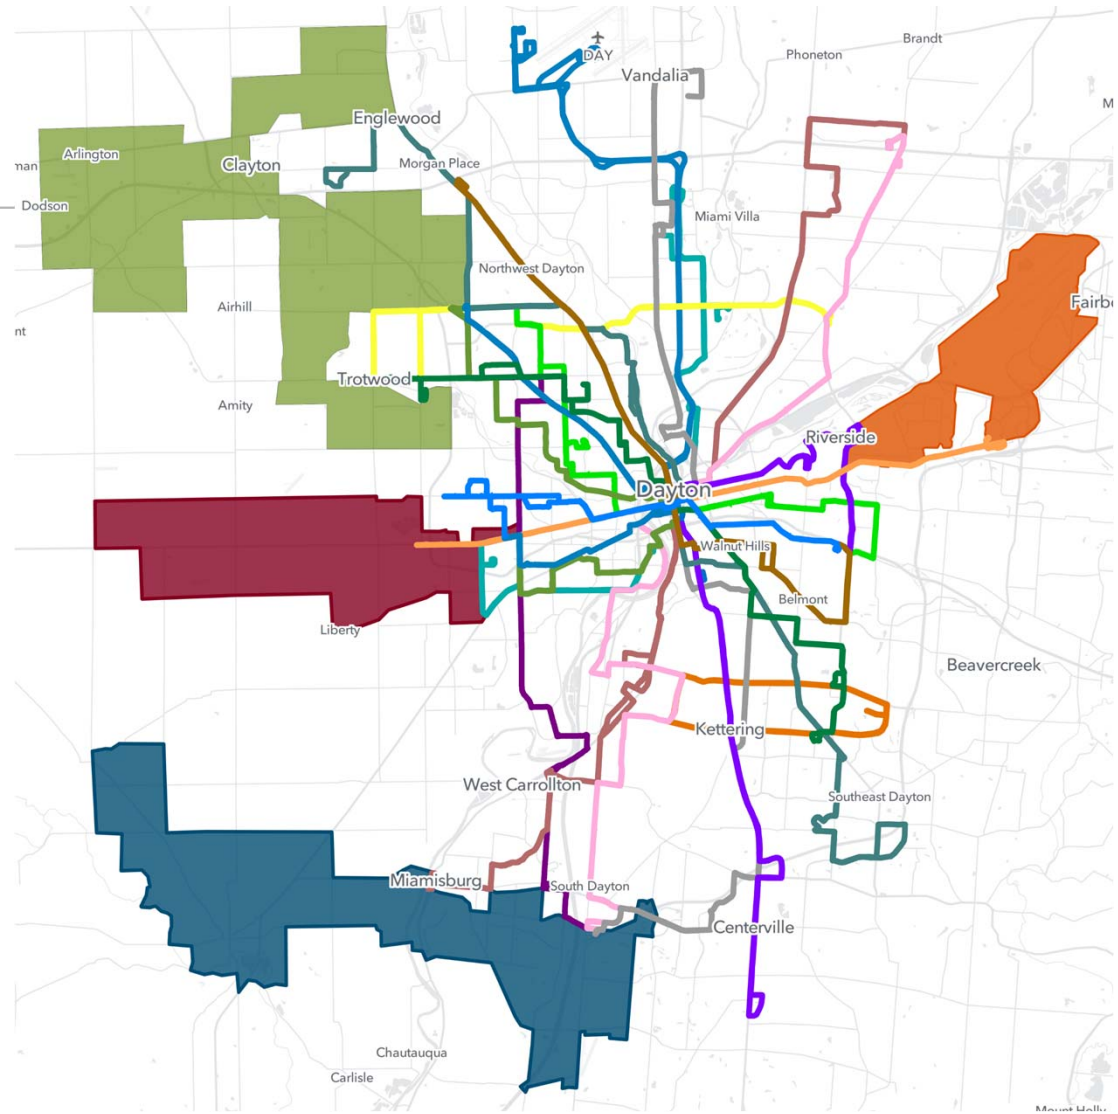

# Fast Facts

---

**Total Employees:** Over 500  
**Who We Serve:** Montgomery County  
**Total Rides Per Year:** 6 million

**Over 65%** of RTA customers are traveling to jobs, followed by medical appointments, and educational opportunities.

# Services

19 Bus Routes

Connect Services

- Paratransit
- On-Demand
- 5310 Program

On - Demand	Paratransit	5310 Program
4 Zones	Montgomery County	Montgomery County
Free	\$3.50 per trip	\$5.00 per trip
Book via phone or app	Book via phone or web	Book via phone
Open to general public	Must be eligible	65+ or persons with a disability

# West Community Connector

Beginning Sunday, Sept. 8, 2024, this new route will connect with 12 other routes, three Connect On-Demand zones and three transit centers to create better access to grocery stores, medical facilities and employment opportunities across Montgomery County.

This route travels from the Northwest Transit Center in Trotwood, to the Westtown Transit Center in Dayton, and to the South Transit Center in Miami Township.