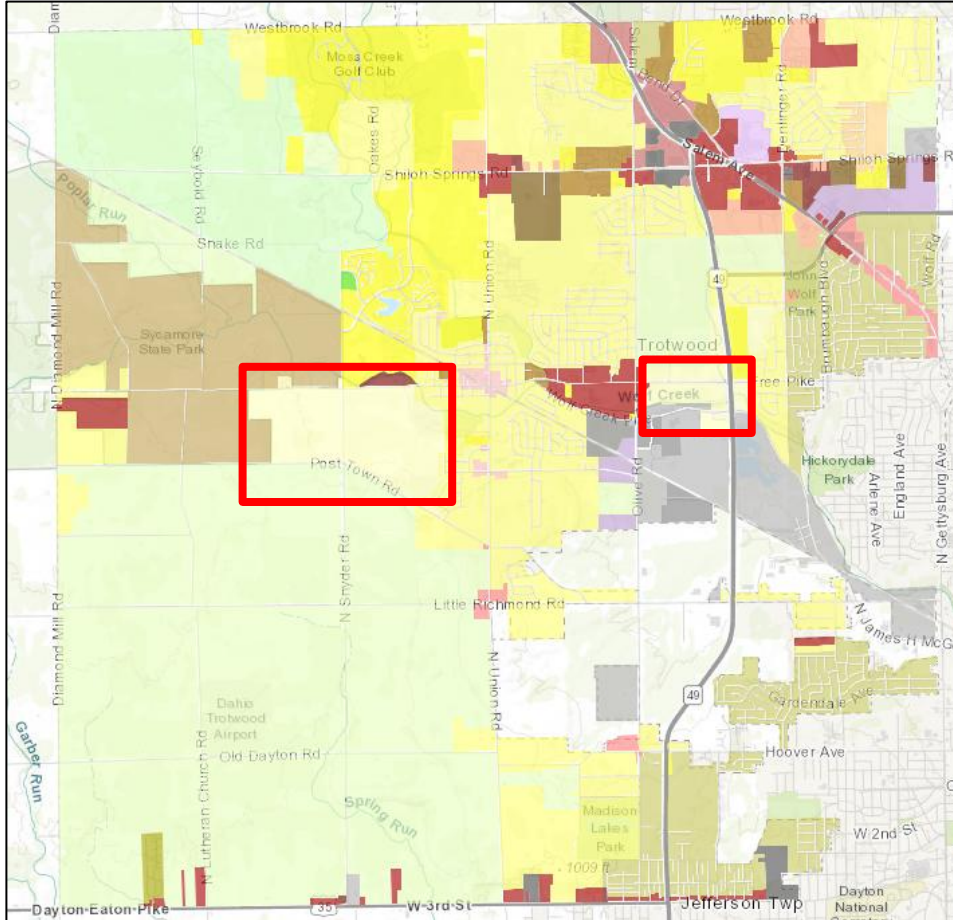

# RSF-L Zoning District and Example Areas

OR09-26  
Map

- Main Street
- Free Pike
- Wolf Creek Pike